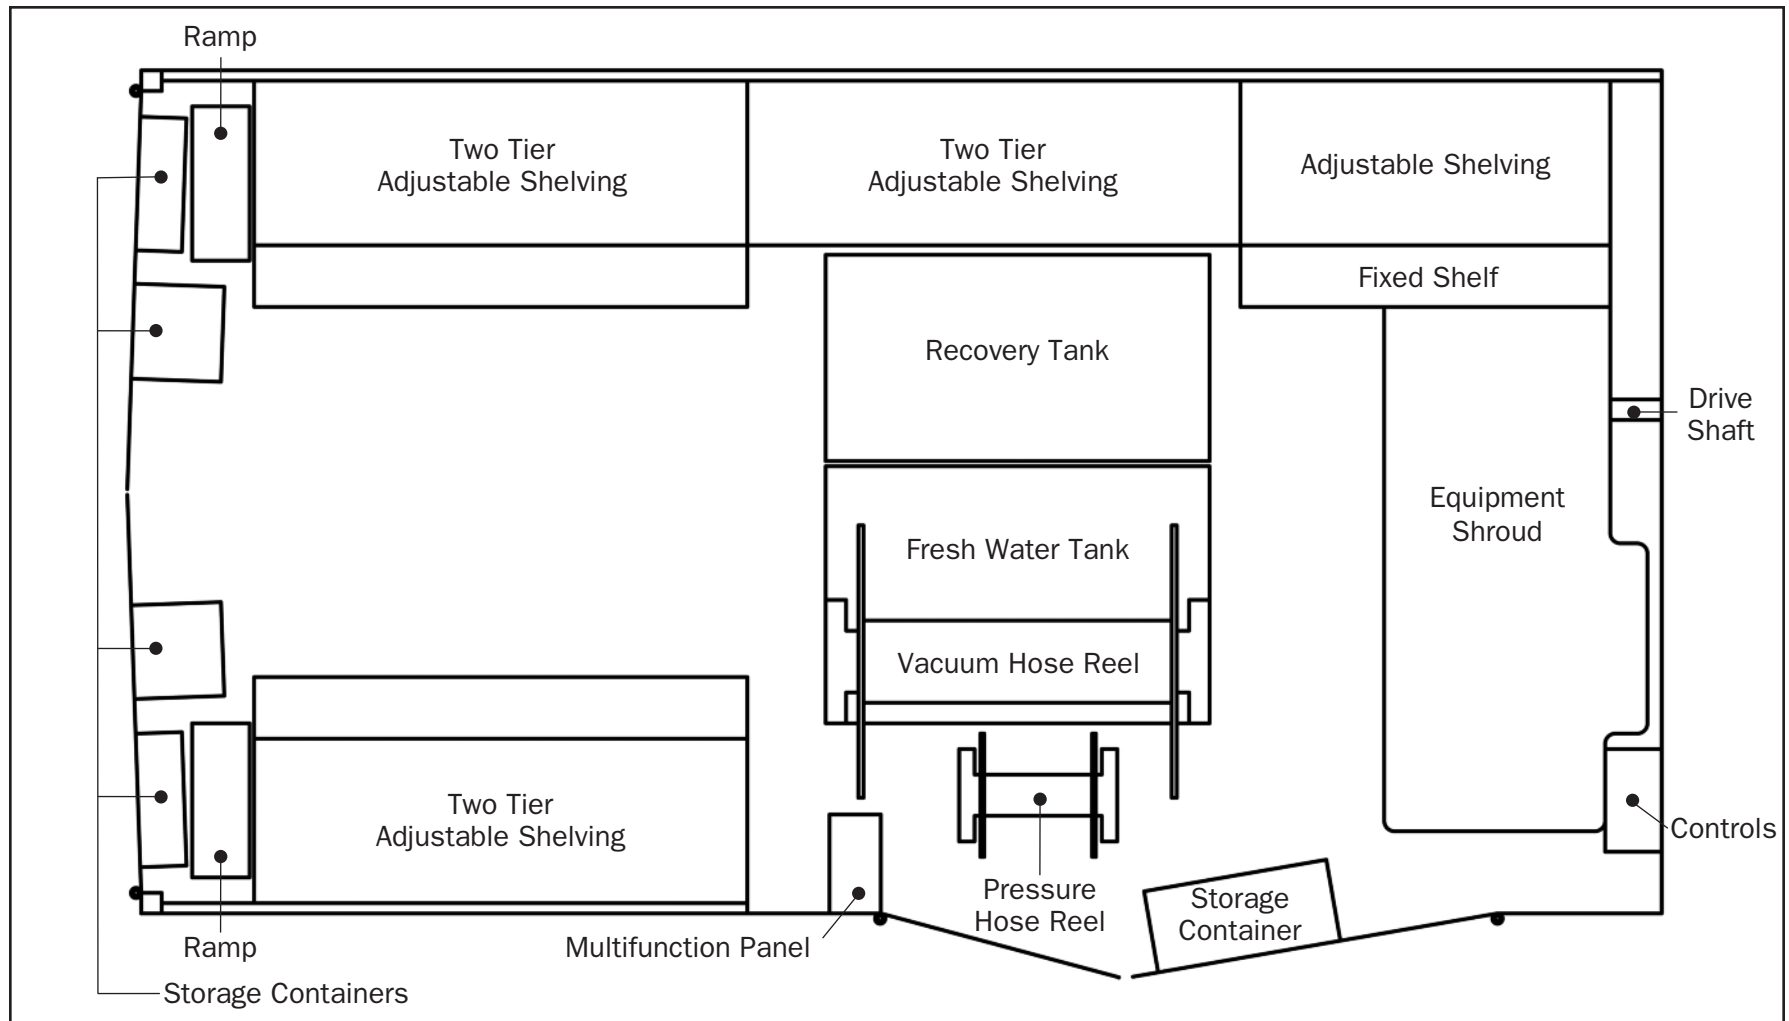

TRUCK AND CUBE VAN

MidMount Floor Plan

Shown with MidMount Fresh Water Tank, Preferred Equipment Packages 1, 2 and 3, and other Optional Equipment.

Floor plan is to exact scale in a 12' long cargo body.

butlersystem.com