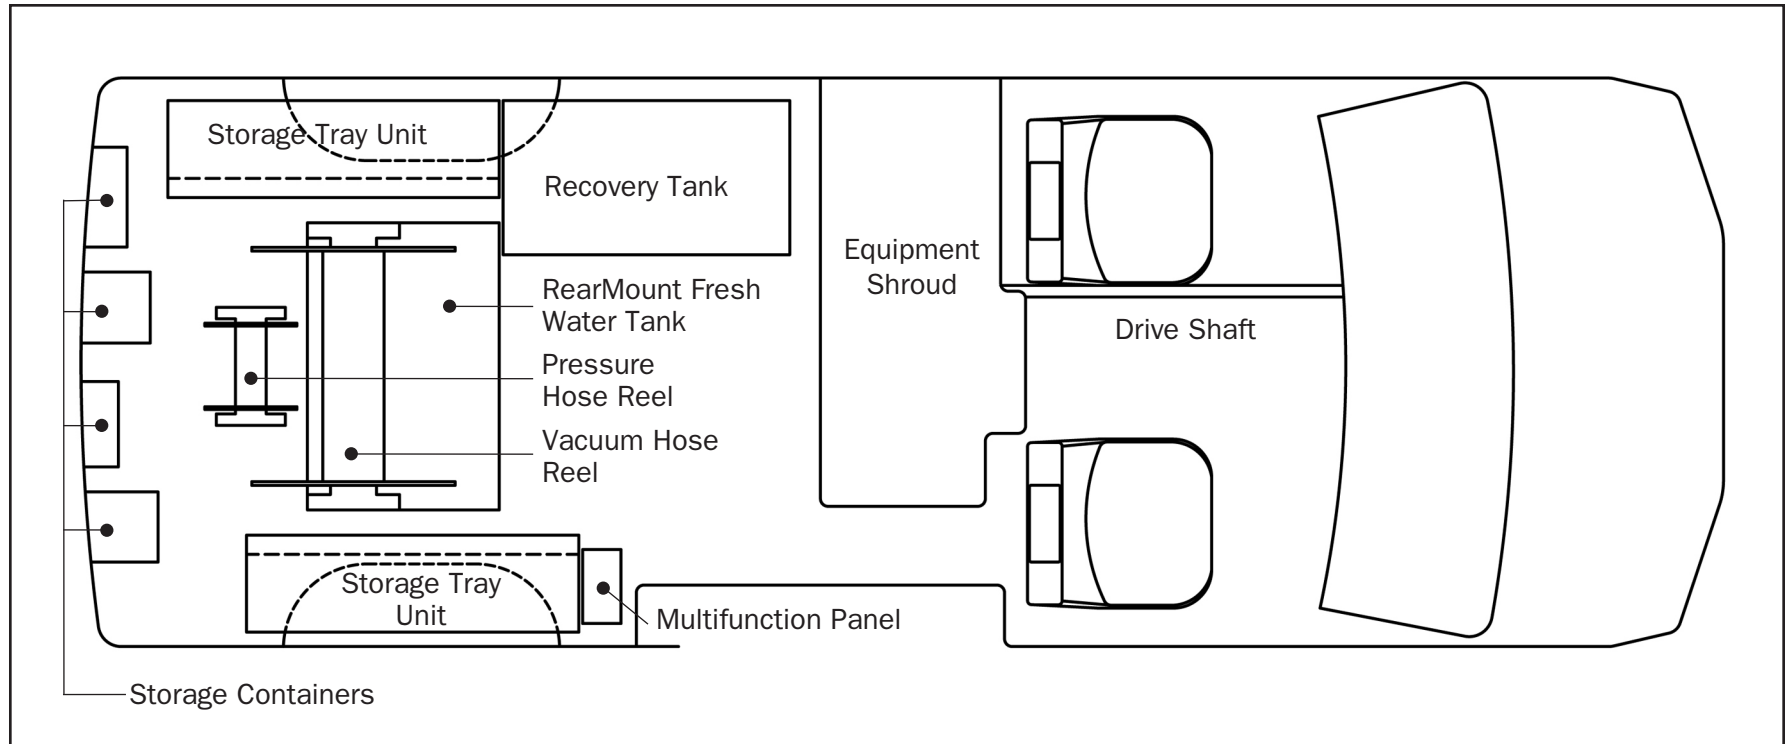

# REARMOUNT WITH PREFERRED EQUIPMENT PACKAGES

Standard Length Van

## RearMount Floor Plan

Shown with Fresh Water Holding Tank mounted in rear area of van and Preferred Equipment Packages 1, 2 and 3 installed.

Floor plan is to exact scale in a Standard Length Van.

butlersystem.com