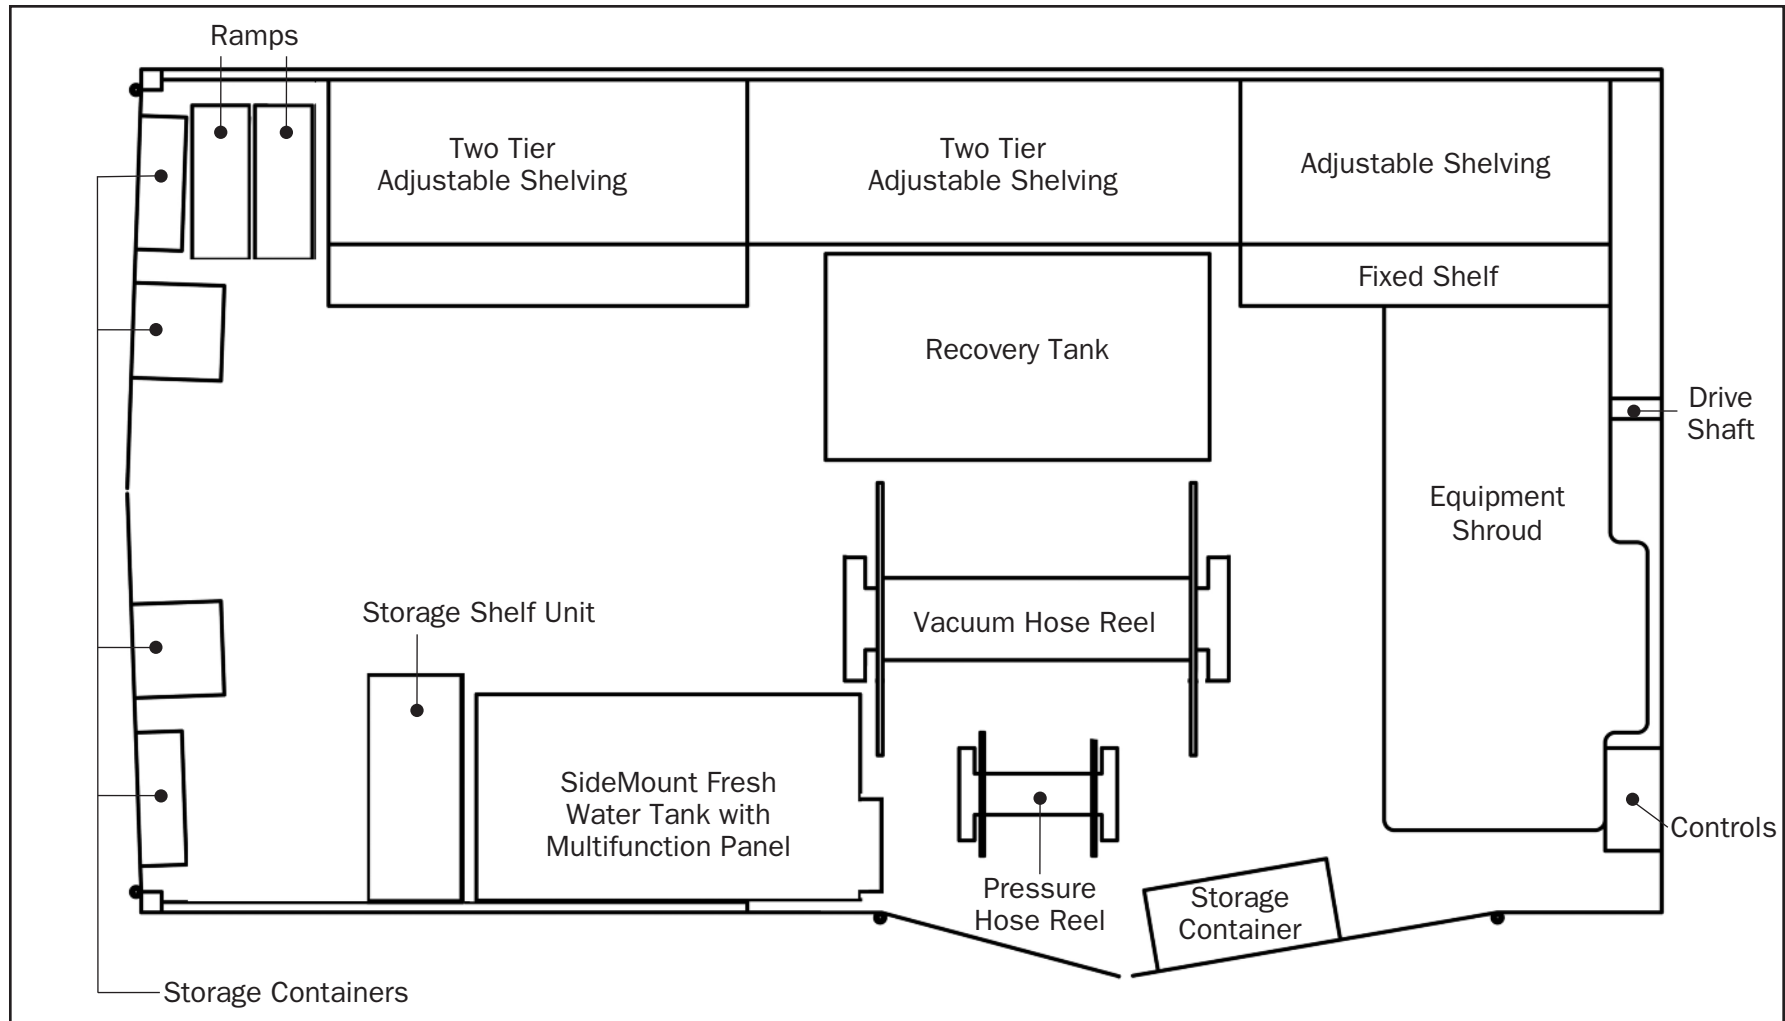

TRUCK AND CUBE VAN

SideMount Floor Plan

Shown with SideMount Fresh Water Tank, Preferred Equipment Packages 1, 2 and 3, and other Optional Equipment.

Floor plan is to exact scale in a 12' long cargo body.