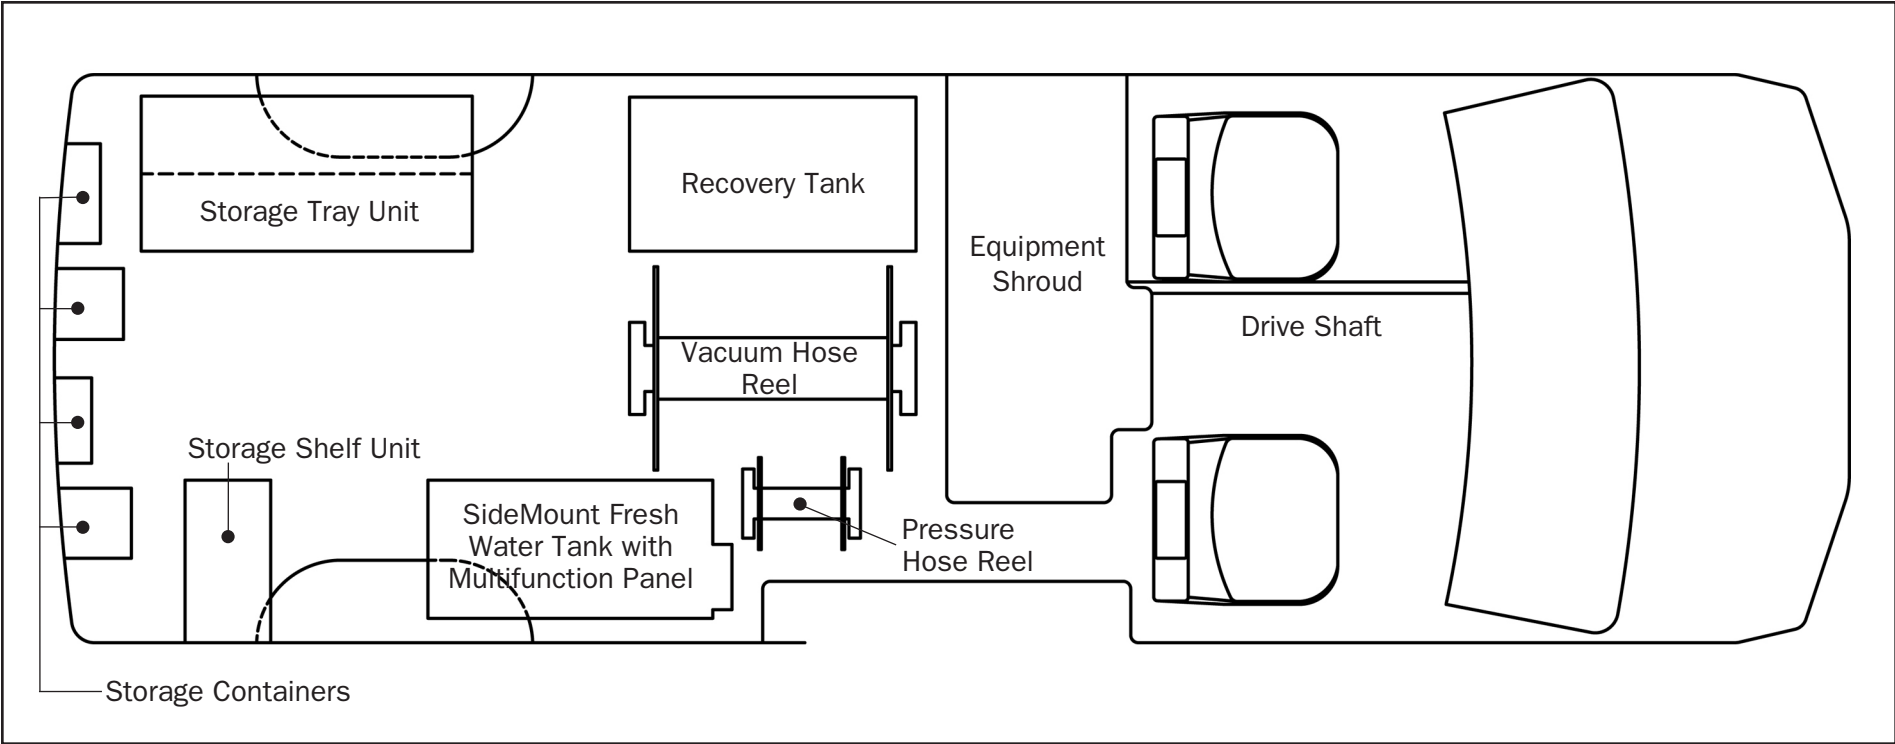

# SIDEMOUNT WITH PREFERRED EQUIPMENT PACKAGES

Extended Length Van

## SideMount Floor Plan

Shown with Fresh Water Holding Tank mounted on right side of van, Preferred Equipment Packages 1, 2 and 3 Installed.

Floor plan is to exact scale in an Extended Length Van.

butlersystem.com