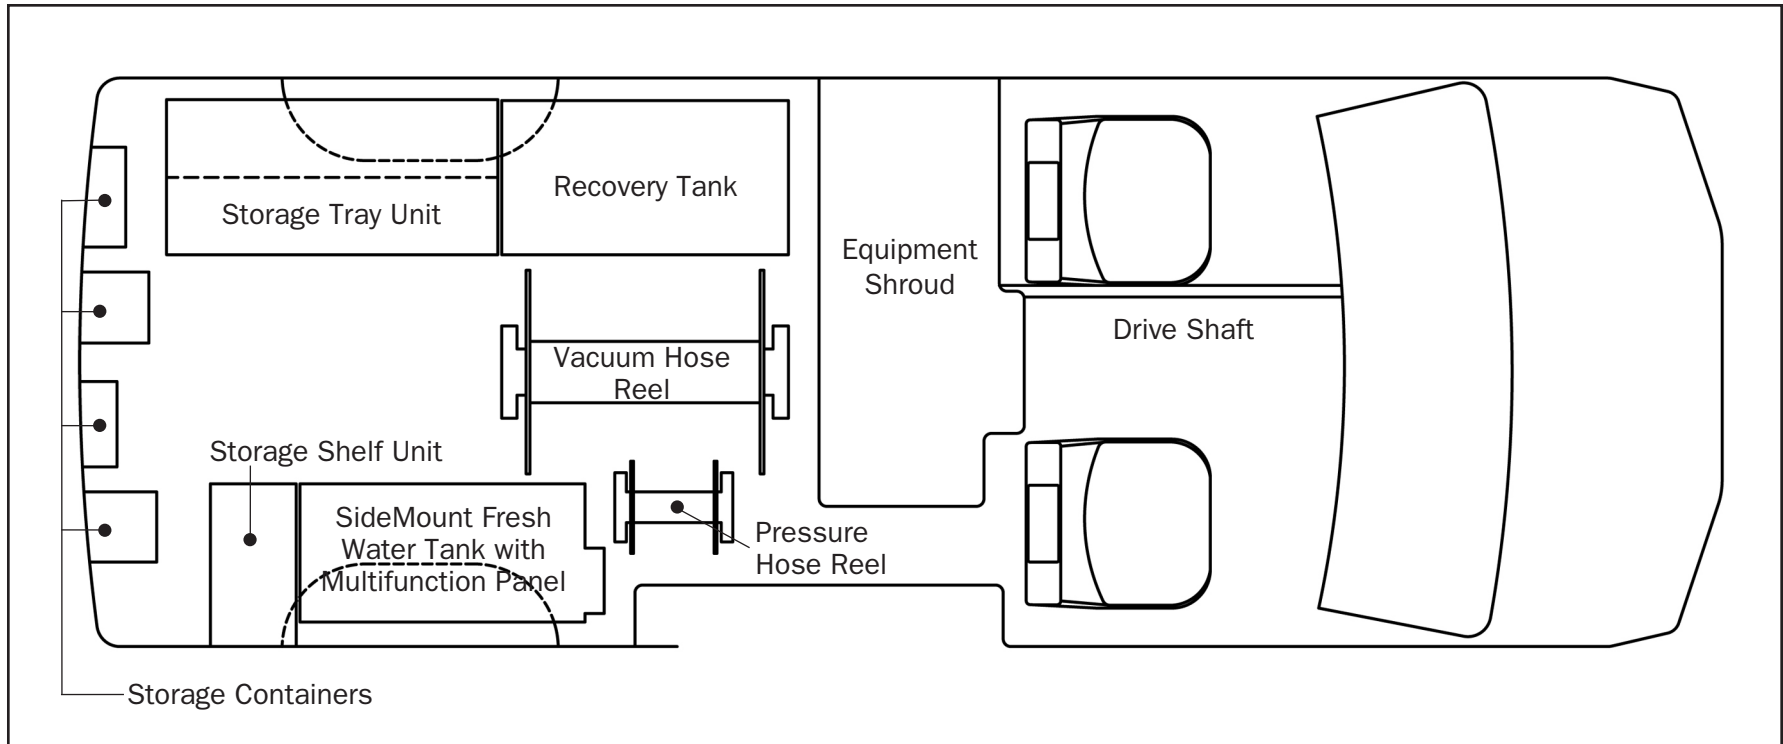

# SIDEMOUNT WITH PREFERRED EQUIPMENT PACKAGES

Standard Length Van

## SideMount Floor Plan

Shown with Fresh Water Holding Tank mounted on right side of van, Preferred Equipment Packages 1, 2 and 3 Installed.

Floor plan is to exact scale in a Standard Length Van.

butlersystem.com