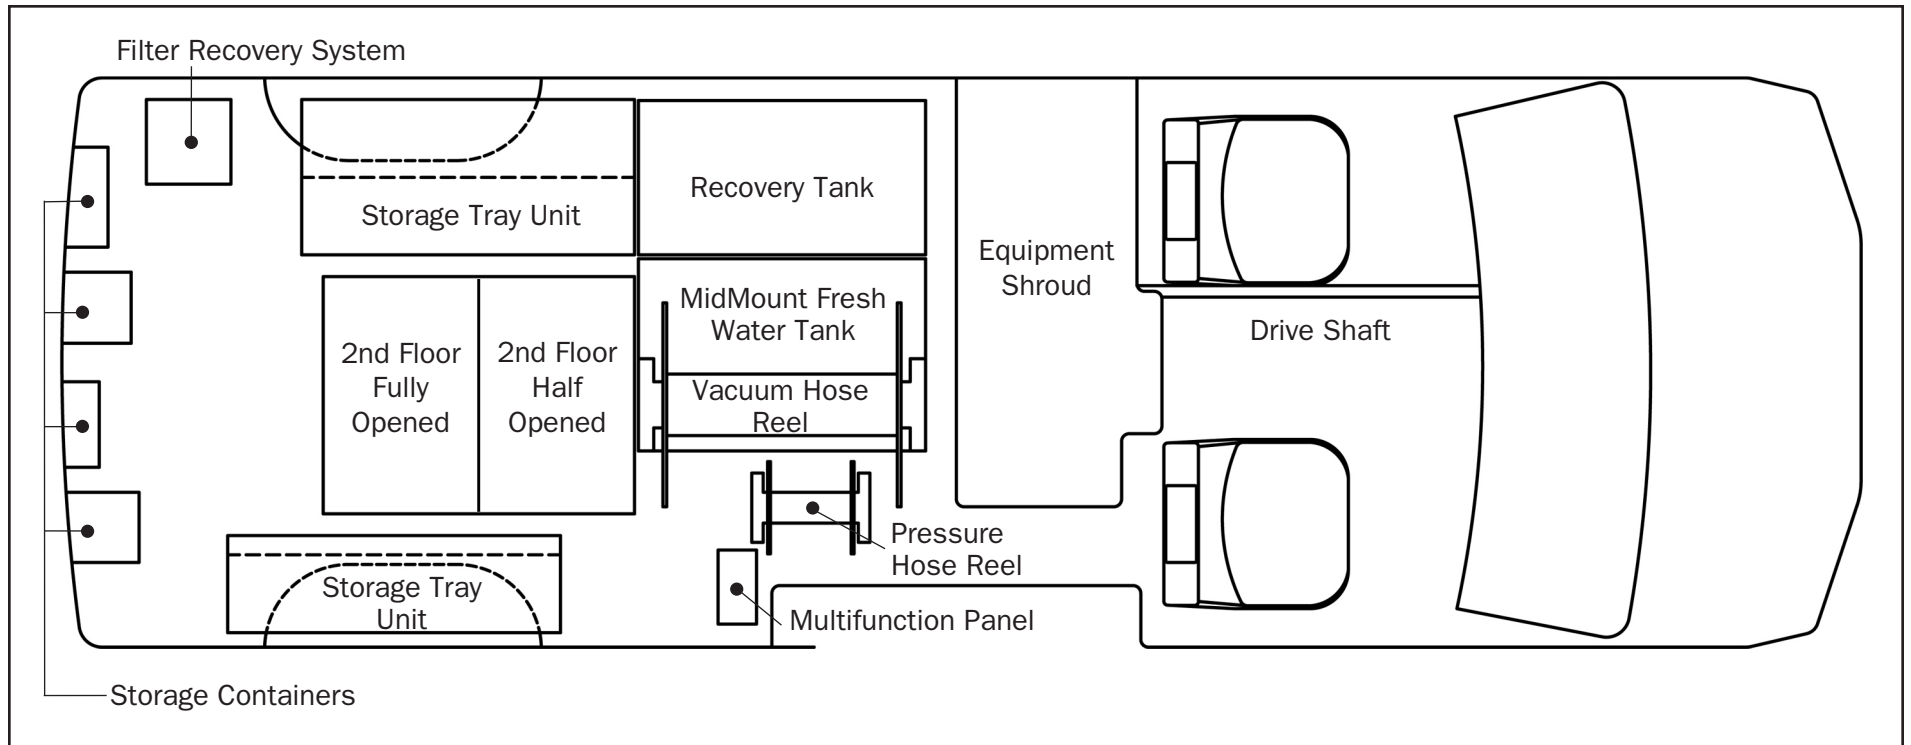

# MIDMOUNT WITH OPTIONAL EQUIPMENT

Extended Length Van

## MidMount Floor Plan

Shown with Fresh Water Holding Tank mounted in mid area of van,  
Preferred Equipment Pack ages 1, 2, 3 and Optional 2nd Floor.

Floor plan is to exact scale in an Extended Length Van.