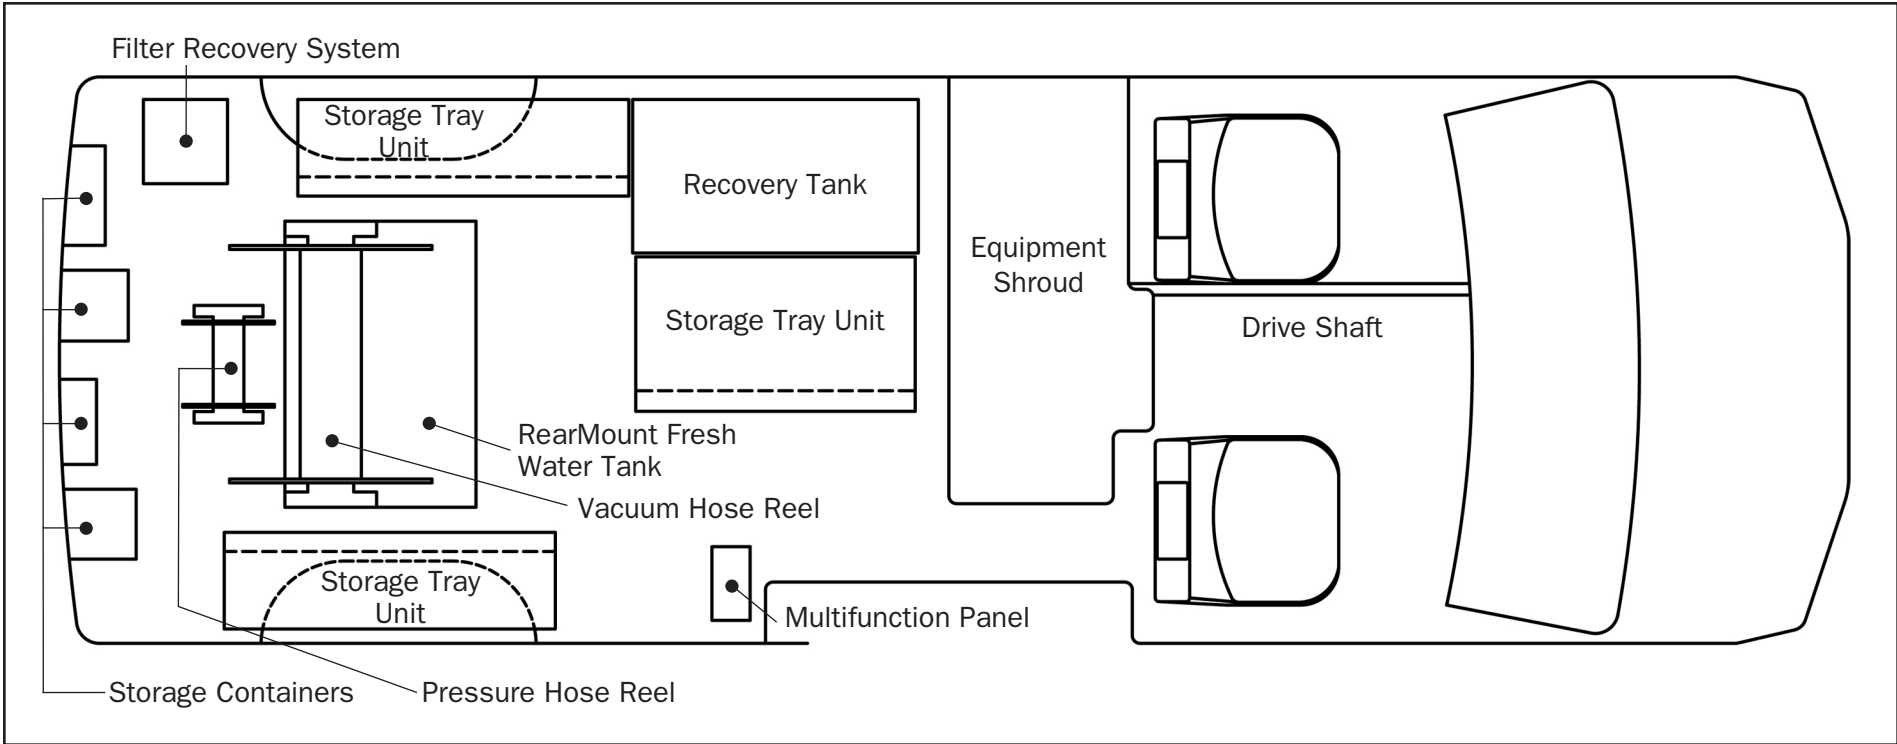

# OPTIONAL EQUIPMENT

Extended Length Van

## RearMount Floor Plan

Shown with Fresh Water Holding Tank mounted in rear area of van, Preferred Equipment Packages 1, 2 and 3, Optional Equipment and Accessories.

Floor plan is to exact scale in an Extended Length Van.